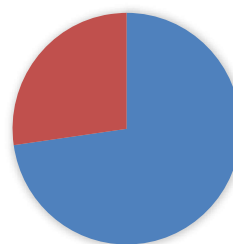

2025 Results Summary

EYFSP

Context	% Good Level of Development	Average number of ELG's at the expected level
School	73	14.9
LA	67	13.4
National	68	14.1

■ % GLD ■ % NON GLD

Y1 Phonics

Context	% Working At	Average Mark
School	82	35.3
LA	78	32.8
National	80	33.3