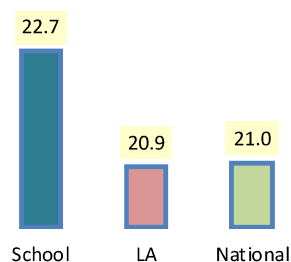

2025 Results Summary

EYFSP

Context	% Good Level of Development	Average number of ELG's at the expected level
School	73	14.9
LA	67	13.4
National	68	14.1

■ % GLD ■ % NON GLD

Y1 Phonics

Context	% Working At	Average Mark
School	82	35.3
LA	78	32.8
National	80	33.3

■ % WA ■ % WT

Year 4 Multiplication Tables Check

Context	Avg Score	% Scoring 25 (full marks)
School	22.7	59.0
LA	20.9	38.1
National	21.0	37.0

KS2

Context	% Expected Standard or above					% Higher Standard				
	Reading	Writing	Maths	RWM	GPS	Reading	Writing	Maths	RWM	GPS
School	84	82	84	77	84	49	25	51	20	54
LA	74	69	73	59	73	31	9	24	6	30
National	75	72	74	62	73	33	13	26	8	30