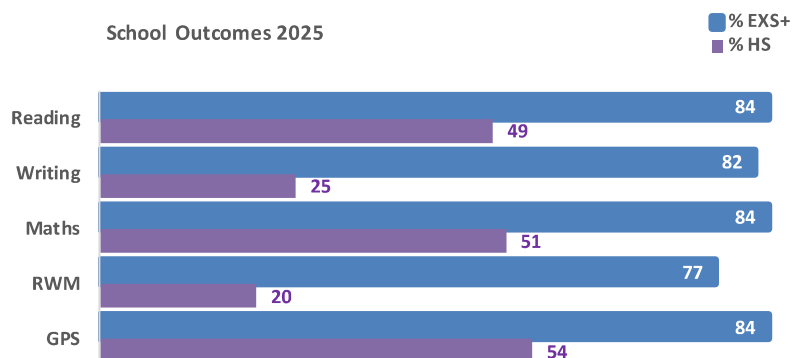

KS2

Context	% Expected Standard or above					% Higher Standard				
	Reading	Writing	Maths	RWM	GPS	Reading	Writing	Maths	RWM	GPS
School	84	82	84	77	84	49	25	51	20	54
LA	74	69	73	59	73	31	9	24	6	30
National	75	72	74	62	73	33	13	26	8	30

School Outcomes 2025