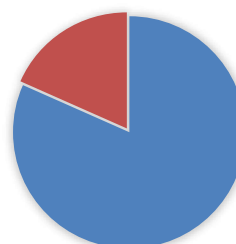

2025 Results Summary

EYFSP

Context	% Good Level of Development	Average number of ELG's at the expected level
School	73	14.9
LA	67	13.4
National	68	14.1

■ % GLD ■ % NON GLD

Y1 Phonics

Context	% Working At	Average Mark
School	82	35.3
LA	78	32.8
National	80	33.3